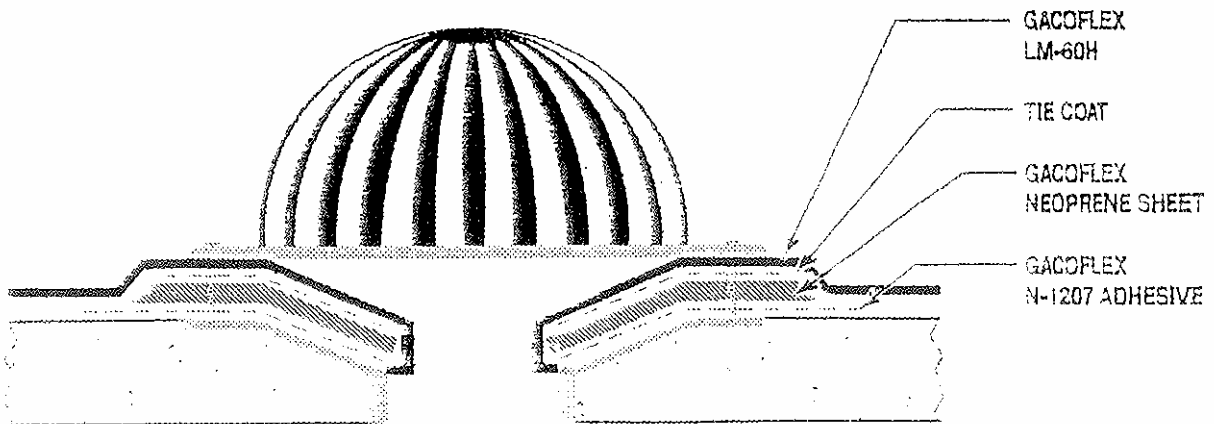

General Instructions

GW-5-D16

GUTTER DETAIL

DRAIN DETAIL